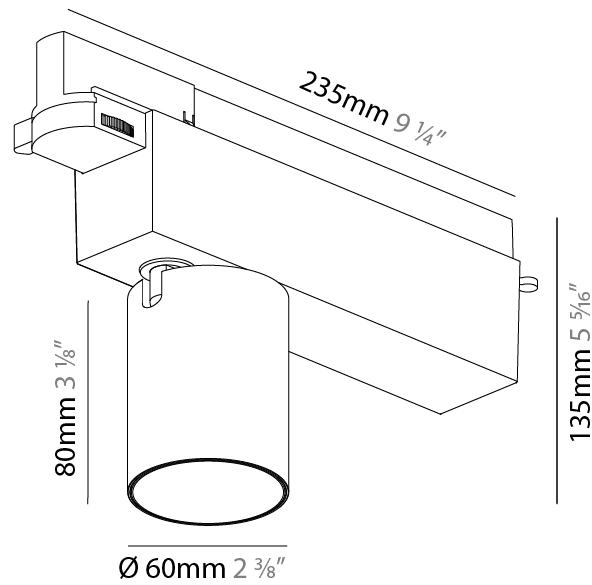

GENERAL

Series: Centriq
Subseries: Centriq 60
Brand: Prolicht
Division: Architectural
Mounting Type: Track
Mounting Location: Ceiling
Subcategory: Spots

PHYSICAL

Shape: Cylinder
Diameter (mm): 60
Diameter (in): 2 3/8
Length (mm): 235
Length (in): 9 1/4
Height (mm): 135
Height (in): 5 5/16
Light Distribution: Adjustable / Direct
Weight (kg): 0.7
Weight (lbs): 1.54
Installation Requirement: Track or profile system
Fixture Finish: SSR / BKV / CWI / CRY / HAB / UFT / ITA / RUA / FTG / MYG / LOD / PUS / FRO / FUP / KIA / POP / BLS / SPG / MEY / GOH / GUM / CHC / COM / ABZ / JAG / OBR / MOS / ROR
Fixture Material: Aluminum Die Cast

ELECTRICAL

Lamp Type: LED (Zhaga Standard)
Input Wattage (W): 12 / 15
Total Output Wattage (W): 10.8 / 13.5
Dimming: Tri-Mode (Non-Dimming and Phase Dimming (120Vac only) and 0-10V Dimming)
Driver Included: Yes
Driver Location: Integrated
Driver Type: Constant Current - Universal
Driver Class: Class 2
Input Voltage (V): 120 - 277
Constant Current (MA): 350

LED

Number of LEDs: 1
Color Temperature (°K): 2700 / 3000 / 3500 / 4000
Max. Delivered Lumen (lm): 520 / 580 / 627 / 640
Nominal Lumen (lm): 960 / 1070 / 1156 / 1180
CRI: >90 CRI
Lamp Life (hrs): 50000
Upon Request: Special Color Temperature Special Led

OPTICAL

Beam Angle: 8
Adjustability: Rotational 340°; Tilt 90°
Upon Request: Special Beam Angles

RATINGS AND CERTIFICATIONS

Certified By: Certified for North American Standards
IP rating: IP20