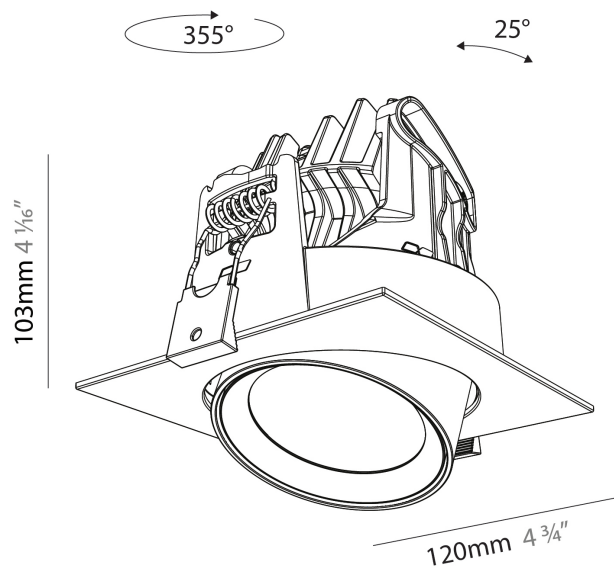

PHYSICAL

Shape: Cylinder
Diameter (mm): 120
Diameter (in): 4 3/4
Length (mm): 120
Length (in): 4 3/4
Height (mm): 105
Height (in): 4 1/8
Min. Recessing Depth (mm): 120
Min. Recessing Depth (in): 4 3/4
Light Distribution: Adjustable / Direct
Weight (kg): 0.665
Diffuser: Lens Pack - No Lens / Opal / Linear Spread Lens / Honeycomb / Spread Lens
Fixture Finish: SSR / BKV / CWI / CRY / HAB / UFT / ITA / RUA / FTG / MYG / LOD / PUS / FRO / FUP / KIA / POP / BLS / SPG / MEY / GOH / GUM / CHC / COM / ABZ / JAG / OBR / MOS / ROR
Fixture Material: Aluminum
Cut-out Measurements: Dia. 112mm / 4 7/16"

ELECTRICAL

Lamp Type: LED (Zhaga Standard)
Input Wattage (W): 20.5
Total Output Wattage (W): 18.1
Dimming: Tri-Mode (Non-Dimming and Phase Dimming (120Vac only) and 0-10V Dimming)
Driver Included: Yes
Driver Location: Recessed Housing
Driver Type: Constant Current - Universal
Driver Class: Class 2
Input Voltage (V): 120 - 277
Constant Current (MA): 500

LED

Color Temperature (°K): 2700 / 3000 / 3500 / 4000
Max. Delivered Lumen (lm): 1432 / 1542 / 1432 / 1636
Nominal Lumen (lm): 1668 / 1797 / 1668 / 1907
CRI: >90 CRI
Lamp Life (hrs): 50000

OPTICAL

Reflector°: 10
Adjustability: Rotational 350° / Tilt 25°

RATINGS AND CERTIFICATIONS

Certified By: CSA Certified to UL and CSA Standards
IP rating: IP20