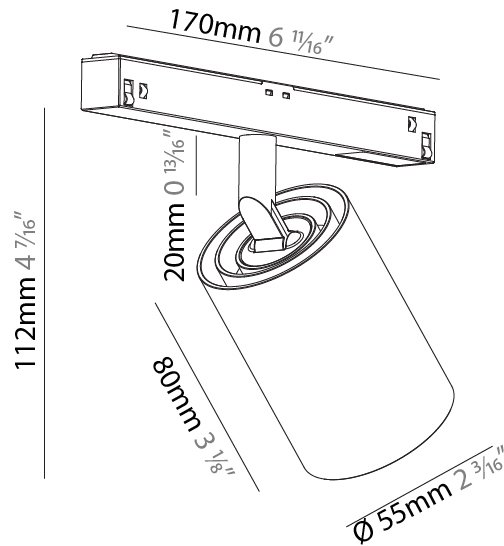

1. To build a product code in our configurator select the specify button on the base model # product page
2. To build a manual product code on this datasheet choose from the options listed below in blue font and add the suffix to the base model #

GENERAL

Series: Centriq
Subseries: Centriq for Clicktrack
Brand: Prolicht
Division: Architectural
Mounting Type: Track
Mounting Location: Ceiling
Subcategory: Spots

PHYSICAL

Shape: Cylinder
Diameter (mm): 55
Diameter (in): 2 ³/₁₆
Length (mm): 170
Length (in): 6 ¹/₁₆
Height (mm): 112
Height (in): 4 ⁷/₁₆
Light Distribution: Adjustable / Direct
Fixture Finish: SSR / BKV / CWI / CRY / HAB / UFT / ITA / RUA / FTG / MYG / LOD / PUS / FRO / FUP / KIA / POP / BLS / SPG / MEY / GOH / GUM / CHC / COM / ABZ / JAG / OBR / MOS / ROR
Fixture Material: Aluminum

ELECTRICAL

Lamp Type: LED (Zhaga Standard)
Input Wattage (W): 12
Total Output Wattage (W): 10.9
Dimming: Non-Dimmable
Driver Included: No
Driver Location: Remote
Driver Type: Constant Voltage - Universal
Driver Class: Class 2
Input Voltage (V): 48
Constant Current (MA): 580
Upon Request: 0-10Vdc dimming / DALI dimming

LED

Number of LEDs: 1
Color Temperature (°K): 2700 / 3000 / 4000
Max. Delivered Lumen (lm): 750 / 780 / 840
CRI: >90 CRI

OPTICAL

Reflector°: 17 / 33 / 46
Optic°: 15 / 25 / 35
Adjustability: Rotational 360°; Tilt 90° (±45°)

RATINGS AND CERTIFICATIONS

Certified By: Certified for North American Standards
IP rating: IP20